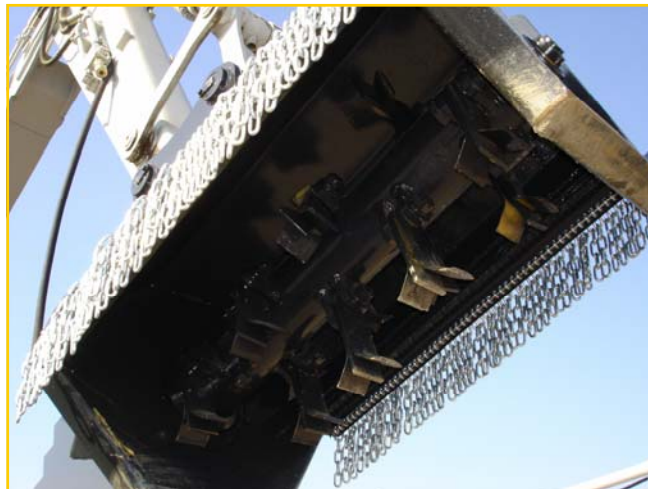

# Shred more material faster & safer

1,325 pounds and designed for maximum professional brush clearing durability. Built with 250 hp components such as the cutter drum that is over 1/2" thick, mounting ears that are 5/8" thick, end plates that are 3/4" thick and the abrasion resistant AR plate shroud of 3/8". The severe duty triple hammer knife configuration is another innovation from the originator of the excavator flail brush shredder. The result... more profitable shredder production!

## Features

- Adjustable bolt on excavator bucket style mount
- 3/4" & 3/8" High strength AR plate structure
- Piston type hydraulic motor rated to 5000 psi
- Grade 8 attachment bolts with roll pin retention
- Reversible spiral mounted triple hammer knives
- Safety chain debris deflector guards
- Standard integrated thumb saddle structure
- Optional low pressure gear motor w/ mpv

### Model 40EXHD

40" (101.6 cm)

58" (148 cm)

1325 lbs. (600 kg)

24-2.25lb. 12-2lb.

6" (15.3 cm.)

23 gpm / (87 lpm)

NOTE: Consult your excavator, loader or tractor's manual to insure lift capacities are not exceeded. Specifications and design are subject to change without notice. Safety begins with a thorough understanding of the equipment. Always make sure you and your operators read the Operator's Manual before using the equipment. Pay close attention to all safety and operating decals and never operate machinery without all shields, protective devices and structures in place. Design, materials and/or specifications are subject to change without notice and without liability therefore. Specifications are applicable to units sold in Canada, the United States, its territories and possessions, and may vary outside these areas. © 2009 RockHound Attachments. Visit our web site at [www.rockhound.com](http://www.rockhound.com) Or, call toll-free: 1-800-426-5615 PRINTED IN U.S.A.